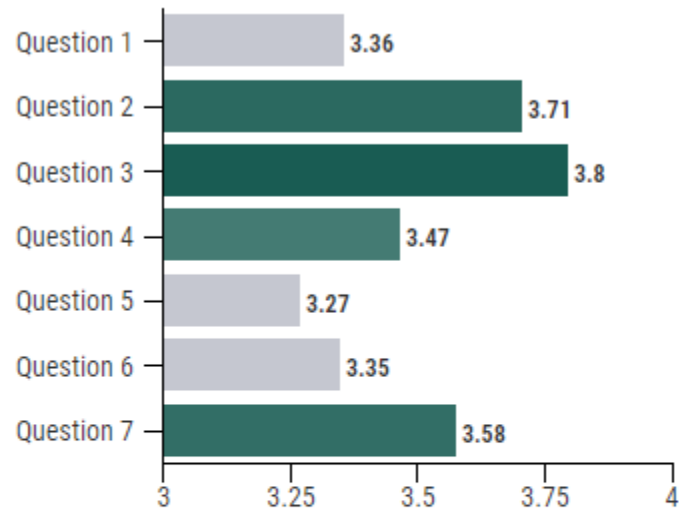

CAP Survey Results

● Respondent Demographics

The majority of the 144 respondents were over the age of 45 and reside within Whitefish

1. The City should prioritize greenhouse gas reductions.
2. The City should choose strategies based on their financial feasibility and subsequent saving.
3. The City should coordinate and partner with the Whitefish School District, local businesses, and other organizations.
4. The City should incorporate climate strategies into other citywide plans and initiatives where appropriate.
5. The City should increase its climate-related public outreach and engagement efforts.
6. The City should be a leader in addressing climate change in the community.
7. The City should strive to prepare for projected change and build resilience.

 Average Response per Question

Survey responses varied from
1 - Disagree with Principle to 5 - Top Priority