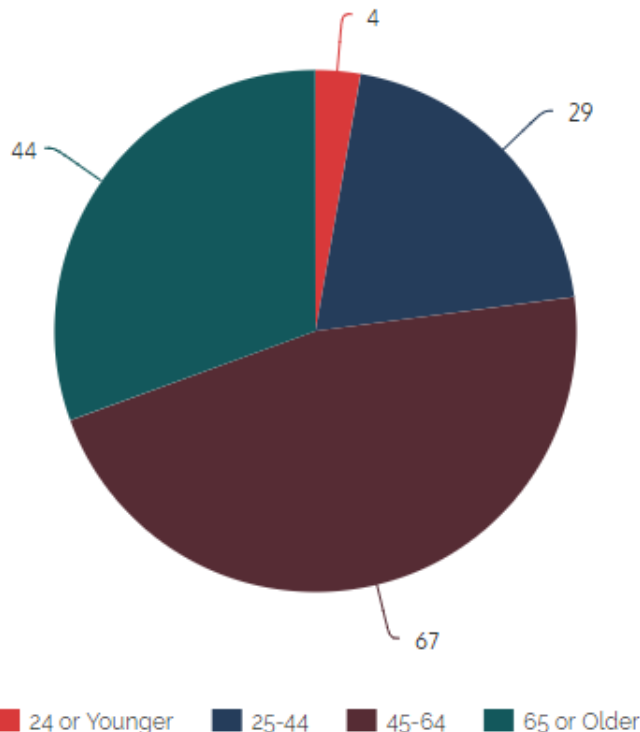

CAP Survey Results

● Respondent Demographics

The majority of the 144 respondents were over the age of 45 and reside within Whitefish

1. The City should prioritize greenhouse gas reductions.
2. The City should choose strategies based on their financial feasibility and subsequent saving.
3. The City should coordinate and partner with the Whitefish School District, local businesses, and other organizations.
4. The City should incorporate climate strategies into other citywide plans and initiatives where appropriate.
5. The City should increase its climate-related public outreach and engagement efforts.
6. The City should be a leader in addressing climate change in the community.
7. The City should strive to prepare for projected change and build resilience.

 Average Response per Question

Survey responses varied from
1 - Disagree with Principle to 5 - Top Priority